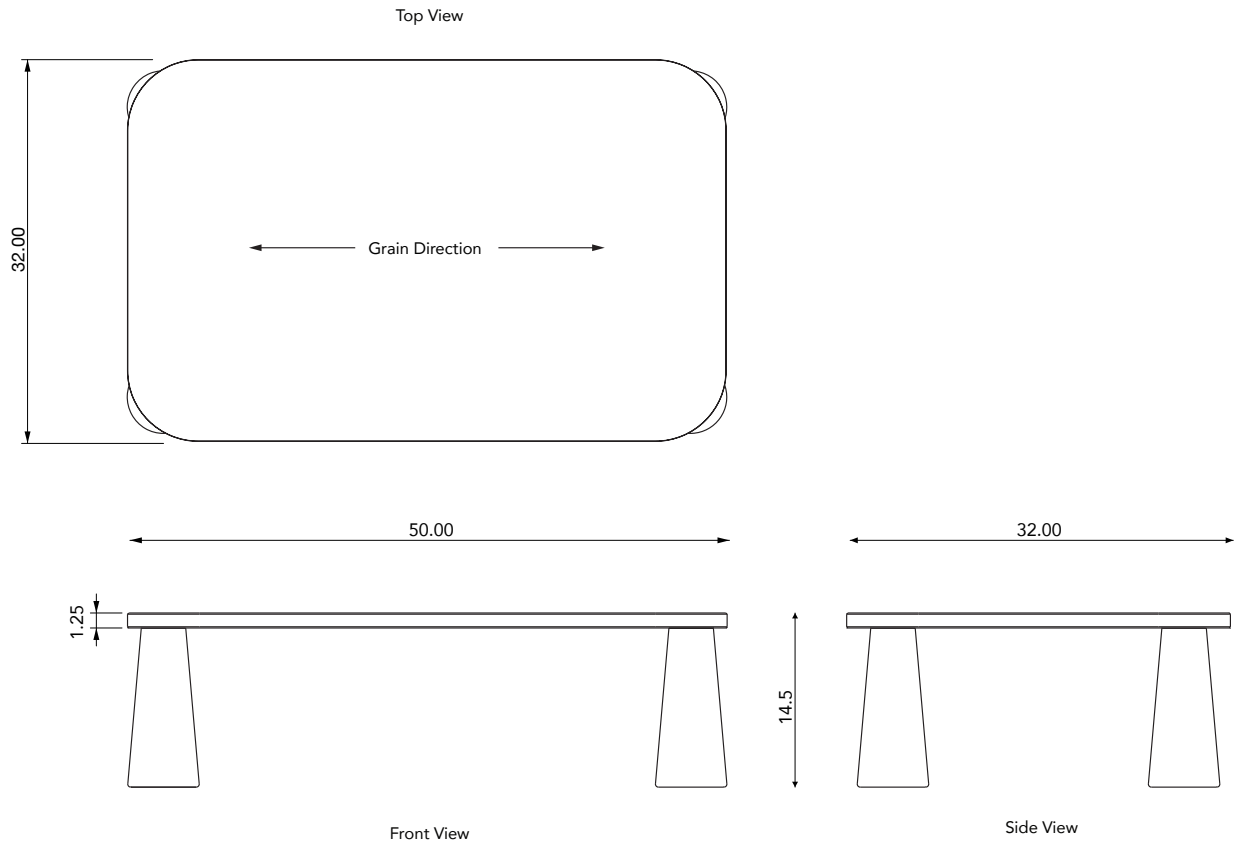

## Pillar Coffee Table

50L X 32W X 14.5H INCHES | WHITE OAK, CLEAR SATIN FINISH

# Pillar Coffee Table

A lathe-turned solid white oak coffee table. Designed to highlight the beauty of the natural wood through a formal attention to line and mass.

MATERIAL  
White Oak

DIMENSIONS  
50L x 32W x 14.5H inches