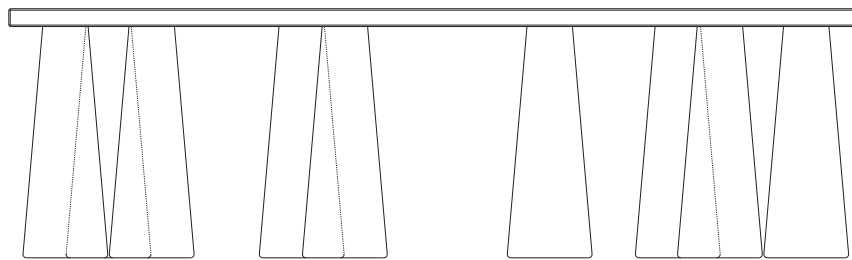

## Pillar Bench

60L X 15W X 17.50H INCHES | WHITE OAK, CLEAR SATIN FINISH

# Pillar Bench

Top View

Front View

Side View

A lathe-turned solid white oak bench. Designed to highlight the beauty of the natural wood through a formal attention to line and mass.

**MATERIAL**  
White Oak

**DIMENSIONS**  
60L x 17W x 17.50H inches

**BASE PRICE**  
\$12,500

**FINISH SPECIFICATION**

NATURAL  
CLEAR  
COAT

BROWN  
STAIN

WARM  
BLACK  
STAIN

**TO PLACE AN ORDER**  
All pieces are made to order.  
For standard orders, please submit a  
P.O. to [hello@benandajablanc.com](mailto:hello@benandajablanc.com).