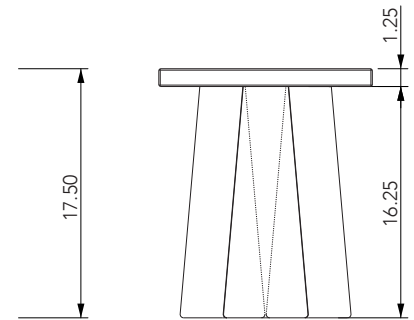

## Pillar Bench

60L X 15W X 17.50H INCHES | WHITE OAK, CLEAR SATIN FINISH

# Pillar Bench

Top View

Front View

Side View

A lathe-turned solid white oak bench. Designed to highlight the beauty of the natural wood through a formal attention to line and mass.

**MATERIAL**  
White Oak

**DIMENSIONS**  
60L x 17W x 17.50H inches

**BASE PRICE**  
\$12,500

**FINISH SPECIFICATION**

NATURAL  
CLEAR  
COAT

BROWN  
STAIN

WARM  
BLACK  
STAIN

**TO PLACE AN ORDER**  
All pieces are made to order.  
For standard orders, please submit a  
P.O. to [hello@benandajablanc.com](mailto:hello@benandajablanc.com).