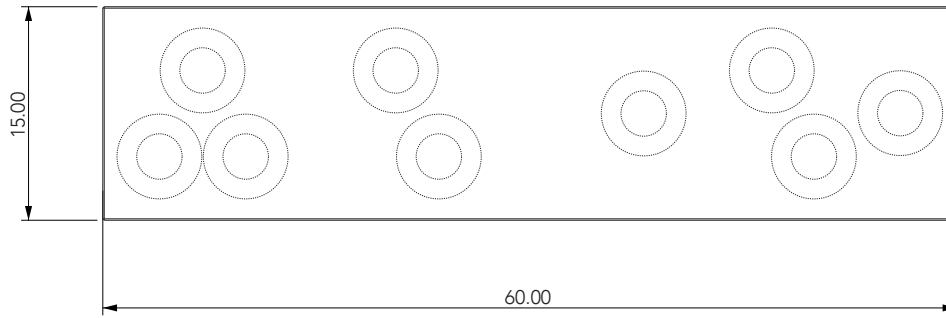

## Pillar Bench

60L X 15W X 17.50H INCHES | WHITE OAK, CLEAR SATIN FINISH

# Pillar Bench

Top View

Front View

Side View

A lathe-turned solid white oak bench. Designed to highlight the beauty of the natural wood through a formal attention to line and mass.

**MATERIAL**  
White Oak

**DIMENSIONS**  
60L x 17W x 17.50H inches

**BASE PRICE**  
\$12,500

**FINISH SPECIFICATION**

NATURAL  
CLEAR  
COAT

BROWN  
STAIN

WARM  
BLACK  
STAIN

**TO PLACE AN ORDER**  
All pieces are made to order.  
For standard orders, please submit a  
P.O. to [hello@benandajablanc.com](mailto:hello@benandajablanc.com).