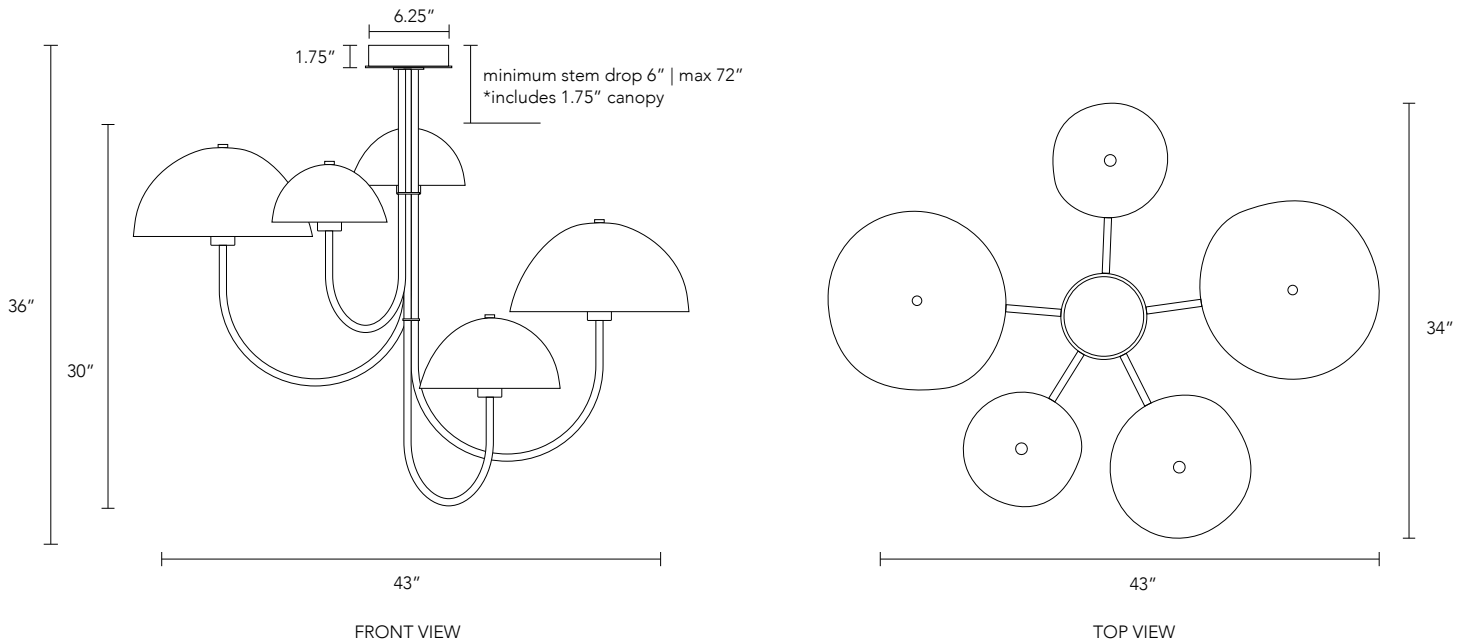

Willa Chandelier - 5 Light

Timeless modern hand-blown glass is suspended in space providing distinct dimmable illumination. The light is illuminated by 5 120V AC direct drive LED modules with no external driver needed. It can be wired to a dimmer switch, providing smooth full range dimming and is compatible with most Triac and ELV dimmers. The light is UL certified.

DIMENSIONS
43W x 34D x 30H inches (+stem drop)

WEIGHT
24 lbs

BASE PRICE
$12,400

METAL FINISH OPTIONS

BLACK
STEEL

BRUSHED
NICKLE

BRUSHED
BRASS

UNLACQUERED
BRASS

BLACKENED
BRASS

+$1,500

DROP LENGTH

Minimum 6" | Max 72" (includes canopy)

*The light comes with a standard 36" overall drop. Custom drop lengths are available up to 72" in length. The stem **CAN NOT** be modified on-site.

ILLUMINATION
110-120V

COLOR TEMPERATURE OPTIONS
Natural White 4000K | Warm White 2700K

LED ILLUMINATION

Voltage: 120V

Dimmable: Yes

Wattage: 11.5W (per module / 40W equivalent)

Lumens: 450 | 90 CRI (per light module)

Hours: 50,000+ estimated

Driver: On Board Title 24: Compliant

DIMMER COMPATIBILITY

TRIAC & ELV dimmers

(email hello@benandajablanc.com for a compatibility reference sheet)

CERTIFICATIONS

UL/cUL (120V) - Damp Rated

CUSTOMIZATION

Custom metal and glass finishes available; price upon request.

TO PLACE AN ORDER

All pieces are made to order.

For standard orders, please submit a P.O. to hello@benandajablanc.com.

For custom orders please request a formal quote prior to submitting a P.O.

INVOICING TERMS

Due to the bespoke, handmade nature of our work, production begins with the receipt of payment.

RUSH ORDERS

Please email hello@benandajablanc.com to inquire about availability.

MADE IN THE USA