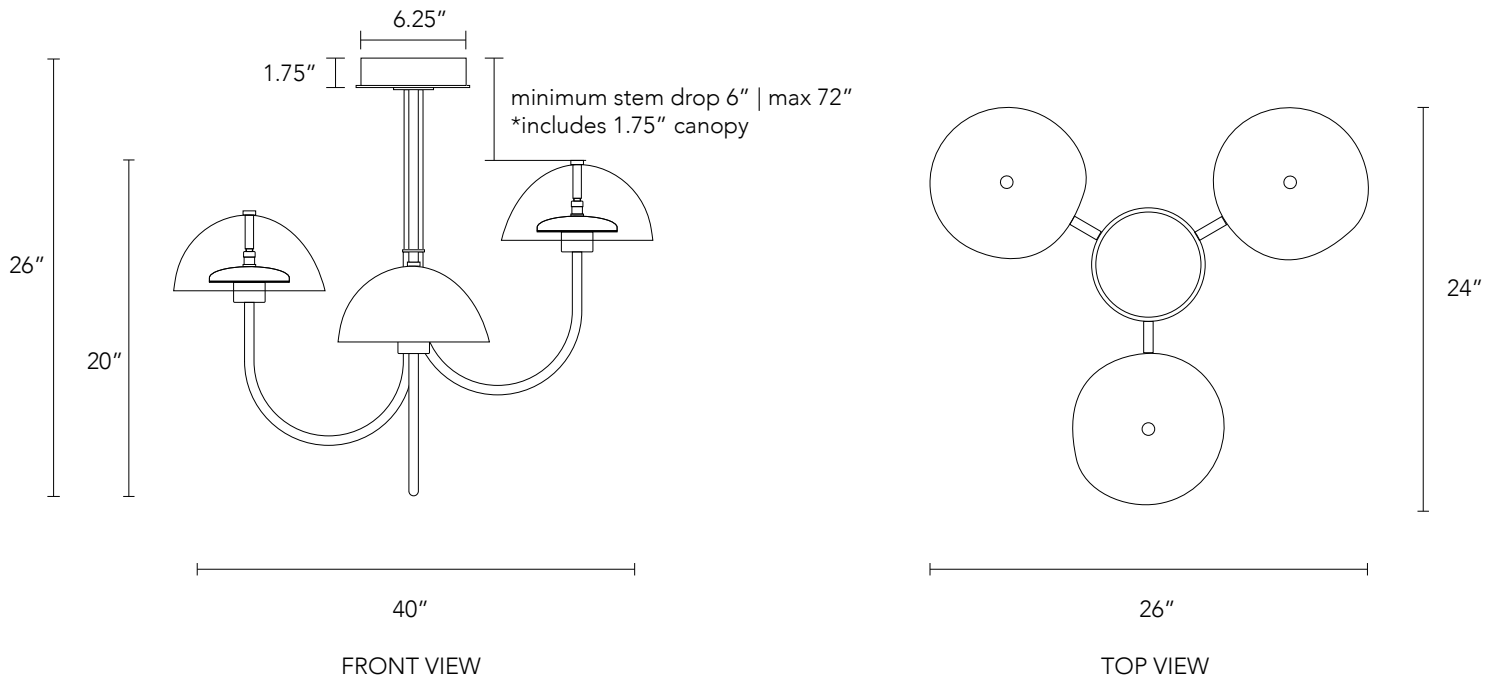

BEN & AJA BLANC

Willa Chandelier - 3 Light

26W X 24D X 20H INCHES (+STEM DROP)
GLASS, BRASS, LIGHTING COMPONENTS | WEIGHT 13LBS

customization available upon request

Willa Chandelier - 3 Light

Timeless modern hand-blown glass is suspended in space providing distinct dimmable illumination. The light is illuminated by 3 120V AC direct drive LED modules with no external driver needed. It can be wired to a dimmer switch, providing smooth full range dimming and is compatible with most Triac and ELV dimmers. The light is UL certified.

DIMENSIONS
26W x 24D x 19.5H inches (+stem drop)

WEIGHT
13 lbs

BASE PRICE
\$5,900

METAL FINISH OPTIONS

BLACKENED BRASS
+\$1,200

DROP LENGTH

Minimum 6" | Max 72" (includes canopy)

*The light comes with a standard 25.5" overall drop. Custom drop lengths are available up to 72" in length. The stem **CAN NOT** be modified on-site.