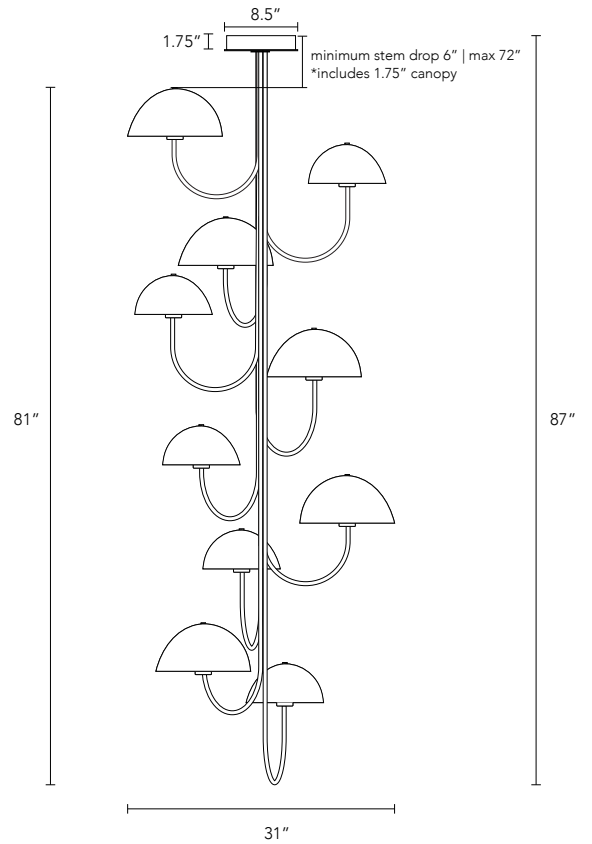

BEN & AJA BLANC

Willa Chandelier - 10 Light Vertical

31W X 31D X 81H INCHES (+STEM DROP)
GLASS, BRASS, LIGHTING COMPONENTS | WEIGHT 48LBS

customization available upon request

401.648.8996 benandajablanc.com hello@benandajablanc.com

Willa Chandelier - 10 Light Vertical

Timeless modern hand-blown glass is suspended vertically in space providing distinct dimmable illumination. The light is illuminated by 10 120V AC direct drive LED modules with no external driver needed. It can be wired to a dimmer switch, providing smooth full range dimming and is compatible with most Triac and ELV dimmers. The light is UL certified.

DIMENSIONS
31W x 31D x 81H inches (+stem drop)

WEIGHT
48 lbs

BASE PRICE
\$27,500

METAL FINISH OPTIONS

BLACKENED BRASS
+\$1,900

BEN & AJA BLANC

DROP LENGTH

Minimum 6" | Max 72" (includes canopy)

*The light comes with a standard 87" overall drop. Custom drop lengths are available up to 72" in length. The stem **CAN NOT** be modified on-site.

ILLUMINATION
110-120V

COLOR TEMPERATURE OPTIONS
Natural White 4000K | Warm White 2700K