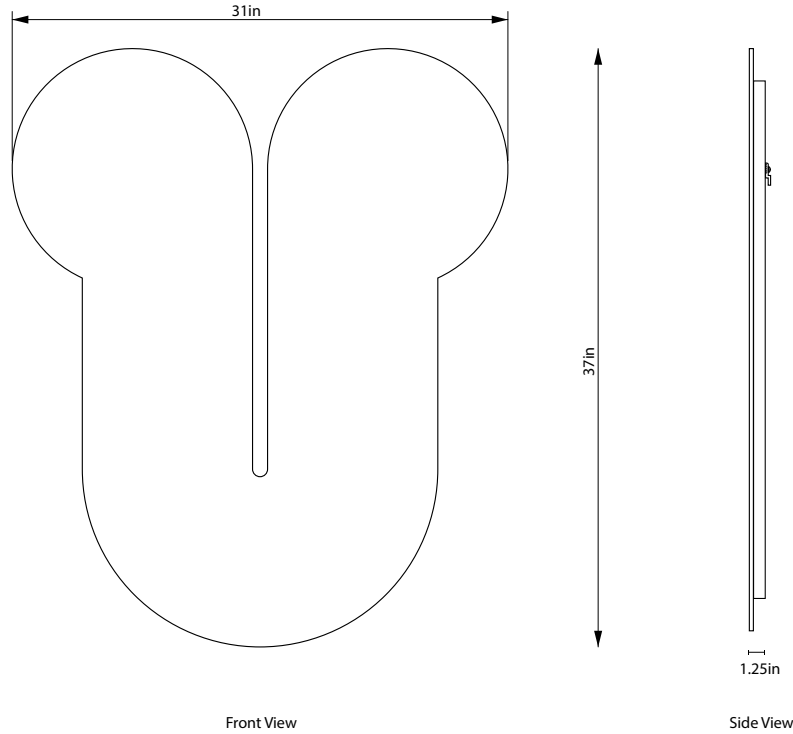

BEN & AJA BLANC

Titus Mirror

37L X 31W X 1.25D INCHES | MIRROR, BRASS | WEIGHT 28 LBS

customization available upon request

Titus Mirror

Named for the doomed Shakespearean King, the Titus mirror features complex negative space, creating both a regal and quizzical form. Customization is available.

MATERIALS
Mirror, Brass

DIMENSIONS
37L x 31W x 1.25D inches

VWEIGHT
28 lbs

BASE PRICE \$3200

MIRROR SPECIFICATION

CUSTOMIZATION

Custom sizing available, price upon request

TO PLACE AN ORDER