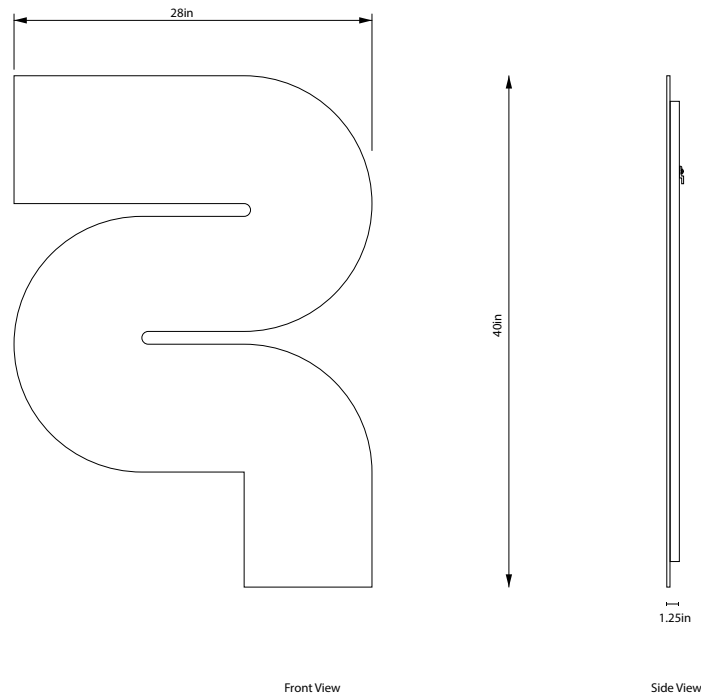

BEN & AJA BLANC

Serpens Mirror (Essex)

40L X 28W X 1.25D INCHES | MIRROR, BRASS | WEIGHT 27LBS

customization available upon request

Serpens Mirror

Serpens plays with serpentine rhythm in mirror and abstracted form. Customization is available.

MATERIALS
Mirror, Brass

DIMENSIONS
40L x 28W x 1.25D inches

VWEIGHT
27 lbs

BASE PRICE \$3500

MIRROR SPECIFICATION

CUSTOMIZATION

Custom sizing available, price upon request

TO PLACE AN ORDER