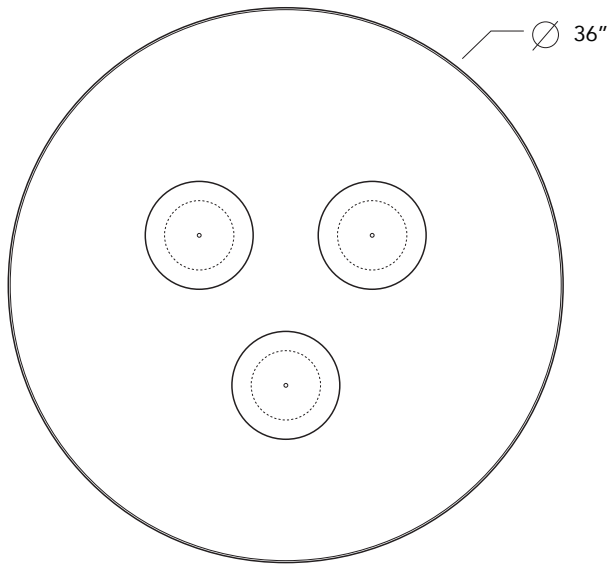

BEN & AJA BLANC

Pillar Dining Table

36L X 36W X 30H INCHES | WHITE OAK, WARM BLACK STAIN, CLEAR SATIN FINISH

Pillar Dining Table

Top View

Side View

A lathe-turned solid white oak dining table. Designed to highlight the beauty of the natural wood through a formal attention to line and mass.

MATERIAL
White Oak

DIMENSIONS
36L x 36W x 30H inches

BASE PRICE
\$8200

FINISH SPECIFICATION

NATURAL
CLEAR
COAT

BROWN
STAIN

WARM
BLACK
STAIN

TO PLACE AN ORDER
All pieces are made to order.
For standard orders, please submit a
P.O. to hello@benandajablanc.com.