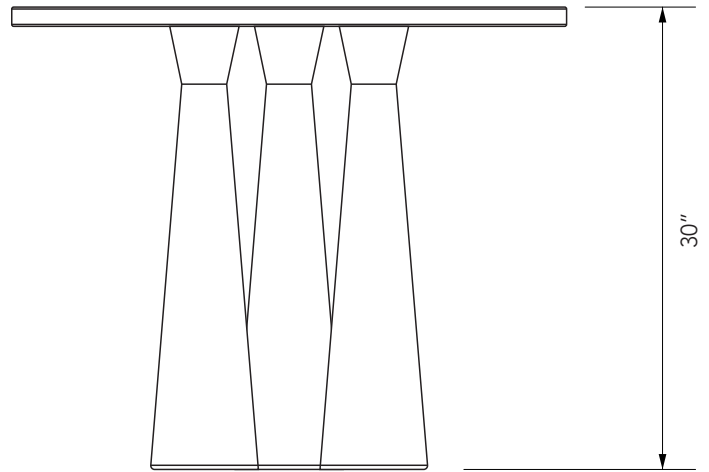

BEN & AJA BLANC

Pillar Dining Table

36L X 36W X 30H INCHES | WHITE OAK, WARM BLACK STAIN, CLEAR SATIN FINISH

Pillar Dining Table

Top View

Side View

A lathe-turned solid white oak dining table. Designed to highlight the beauty of the natural wood through a formal attention to line and mass.

MATERIAL
White Oak

DIMENSIONS
36L x 36W x 30H inches

BASE PRICE
\$8200

FINISH SPECIFICATION

NATURAL
CLEAR
COAT

BROWN
STAIN

WARM
BLACK
STAIN

TO PLACE AN ORDER
All pieces are made to order.
For standard orders, please submit a
P.O. to hello@benandajablanc.com.