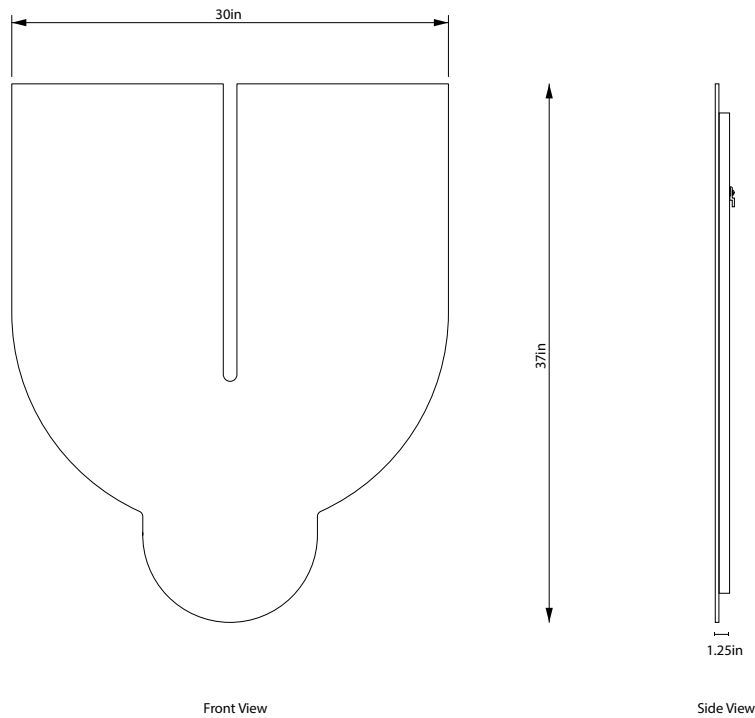

BEN & AJA BLANC

Leo Mirror

37L X 30W X 1.25D INCHES | MIRROR, BRASS | WEIGHT 26LBS

customization available upon request

Leo Mirror

A mirror that celebrates both the absence of mirror through negative space as well as the joy of superfluous form. Customization is available.

MATERIALS

Mirror, Brass

DIMENSIONS

37L x 30W x 1.25D inches

VWEIGHT

26 lbs

BASE PRICE \$3500

MIRROR SPECIFICATION