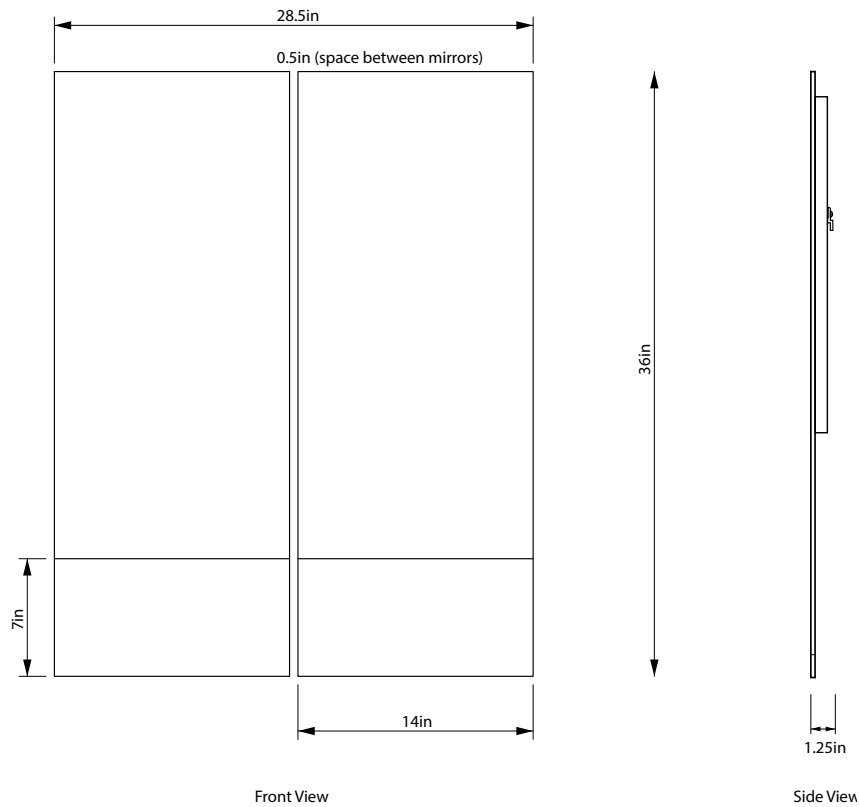

BEN & AJA BLANC

Ida Mirror #4

36L X 28.5W X 1.25D INCHES | MIRRORED GLASS, GLASS, BRASS | WEIGHT 30LBS

customization available upon request

Ida Mirror #4

Two rectangular mirrors feature the process of mirror removal, creating subtle surface shifts of transparency and reflection. Customization is available.

MATERIALS
Mirrored Glass, Glass, Brass

DIMENSIONS
36L x 28.5W x 1.25D inches

WEIGHT
30 lbs

BASE PRICE \$2400

MIRROR SPECIFICATION

CUSTOMIZATION

Custom sizing available, price upon request

TO PLACE AN ORDER