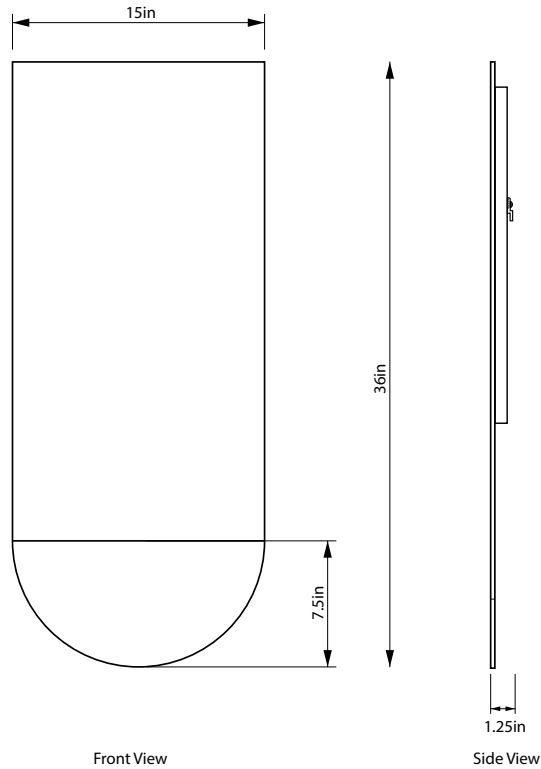

## Ida Mirror #3

36L X 15W X 1.25D INCHES | MIRRORED GLASS, GLASS, BRASS | WEIGHT 12LBS

customization available upon request

# Ida Mirror #3

A minimalist form is paired with mirror removal to create formal and tonal shifts in this vertical mirror. Customization is available.

## DIMENSIONS

36L x 15W x 1.25D inches